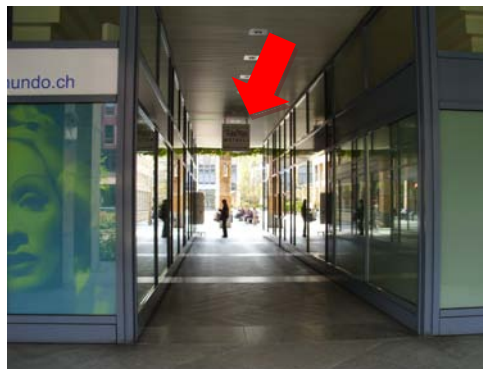

How to get to globegarden on Industriestrasse 13A

Starting point: Station Zug

1. Leave the station towards the Metalli shopping center (right opposite the station)

2. Cross the road, turn right and walk along the Metalli center up to the passage at Baarerstrasse 14 (Theater Metalli).

3. Go through the passage and cross the square with the UBS on your right. Globegarden is situated on the first floor of the building in front of you, above the "Kongresscenter." To enter the building, go past the "Kongresscenter" to your left and turn left.