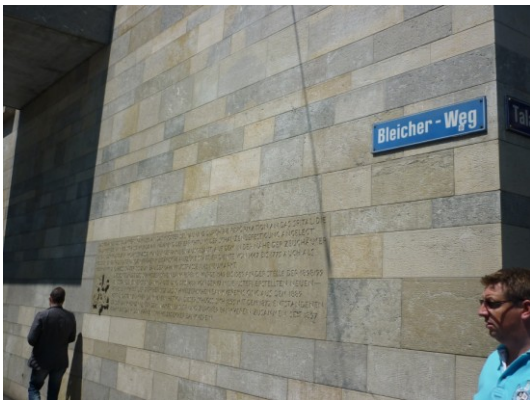

Directions -globegarden Zürich, Friedensgasse

Starting point: Coming from Talacker the direction will start at Paradeplatz.

1. At Paradeplatz take a **right** turn into Bleicher-Weg.

2. Being in Bleicher-Weg you will now cross a bridge. At the tram station „Stockerstrasse“ take a **right** turn into Stockerstrasse.

3. At Stockerstrasse follow the road straight ahead. Directly after passing the Fleming's Hotel take a **left** turn at Friedensgasse.

4. On your left hand-side you will the entrance of day care centre.