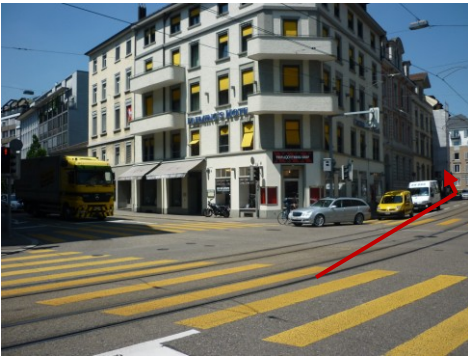

Directions -globegarden Zürich, Friedensgasse

Starting point: Coming from Talacker the direction will start at Paradeplatz.

1. At Paradeplatz take a **right** turn into Bleicher-Weg.

2. Being in Bleicher-Weg you will now cross a bridge. At the tram station „Stockerstrasse“ take a **right** turn into Stockerstrasse.

3. At Stockerstrasse follow the road straight ahead. Directly after passing the Fleming's Hotel take a **left** turn at Friedensgasse.

4. On your left hand-side you will the entrance of day care centre.

If you take the tram, please exit at "Stockerstrasse". You will get to this station with the trams 6, 7, 8, and 13. From there please follow the directions from Stockerstrasse (starting at no.3)